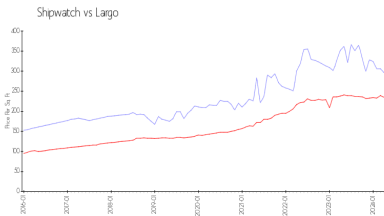

## Market Information

Shipwatch: \$296/sq. ft.  
 Largo: \$235/sq. ft.  
 Largo: \$235/sq. ft.  
 Pinellas: \$417/sq. ft.