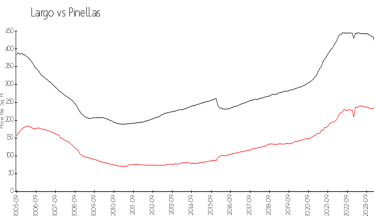

## Recent Sales

Unit #	Size	Closing Date	Sale Price	PPSF
1610	1,235 sq ft	May 2024	\$345,000	\$279
742	1,225 sq ft	May 2024	\$395,000	\$322
643	1,225 sq ft	Apr 2024	\$389,000	\$318
1379	1,235 sq ft	Apr 2024	\$299,999	\$243
1391	1,235 sq ft	Apr 2024	\$420,000	\$340

## Market Information

Shipwatch: \$296/sq. ft.  
 Largo: \$235/sq. ft.  
 Largo: \$235/sq. ft.  
 Pinellas: \$417/sq. ft.