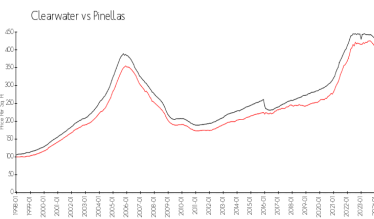

## Market Information

Lakeside Crossing: \$169/sq. ft.  
 Clearwater: \$430/sq. ft.

Clearwater: \$430/sq. ft.  
 Pinellas: \$417/sq. ft.