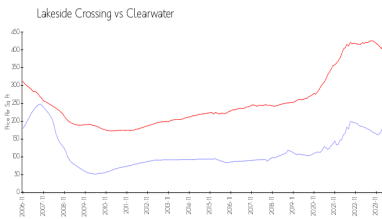

Unit 111 - Lakeside Crossing

111 - 701 S Madison Av, Clearwater, FL, Pinellas 33756

Unit Information

MLS Number: U8232586
Status: ACTIVE
Size: 870 Sq ft.
Bedrooms: 2
Full Bathrooms: 2
Half Bathrooms: 0
Parking Spaces:
View:
Rental Price: $1,825
List PPSF: $2

Building Information

Number of units: 100
Number of active listings for rent: 0
Number of active listings for sale: 3
Building inventory for sale: 3%
Number of sales over the last 12 months: 6
Number of sales over the last 6 months: 4
Number of sales over the last 3 months: 2

Building Association Information

Lakeside Crossing Condo's Association
701 S Madison Ave,
Clearwater, FL 33756
(727) 443-7870

Market Information

Lakeside Crossing: $169/sq. ft.
Clearwater: $430/sq. ft.