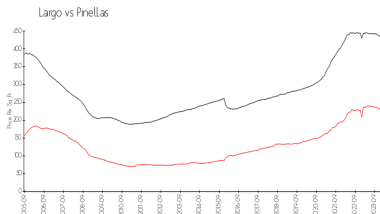

Building Association Information

Shipwatch Homeowners Association
 11900 Shipwatch Dr
 Largo, FL 33774
 (727) 595-9300

<https://www.shipwatchyachtandtennisclub.com/>

Recent Sales

Unit #	Size	Closing Date	Sale Price	PPSF
643	1,225 sq ft	Apr 2024	\$389,000	\$318
1379	1,235 sq ft	Apr 2024	\$299,999	\$243
1391	1,235 sq ft	Apr 2024	\$420,000	\$340
1710	1,235 sq ft	Mar 2024	\$450,000	\$364
1453	1,235 sq ft	Feb 2024	\$305,000	\$247

Market Information

Shipwatch: \$296/sq. ft.
 Largo: \$235/sq. ft.
 Largo: \$235/sq. ft.
 Pinellas: \$417/sq. ft.

Inventory for Sale

Shipwatch: 4%
 Largo: 2%
 Pinellas: 3%

Avg. Time to Close Over Last 12 Months