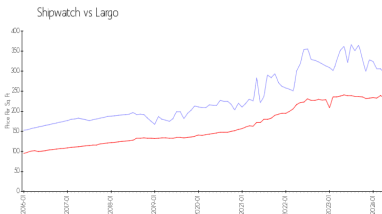

Building Association Information

Shipwatch Homeowners Association
 11900 Shipwatch Dr
 Largo, FL 33774
 (727) 595-9300

<https://www.shipwatchyachtandtennisclub.com/>

Recent Sales

Unit #	Size	Closing Date	Sale Price	PPSF
643	1,225 sq ft	Apr 2024	\$389,000	\$318
1379	1,235 sq ft	Apr 2024	\$299,999	\$243
1391	1,235 sq ft	Apr 2024	\$420,000	\$340
1710	1,235 sq ft	Mar 2024	\$450,000	\$364
1453	1,235 sq ft	Feb 2024	\$305,000	\$247

Market Information

Shipwatch: \$296/sq. ft.
 Largo: \$235/sq. ft.
 Largo: \$235/sq. ft.
 Pinellas: \$417/sq. ft.

Inventory for Sale

Shipwatch: 4%
 Largo: 2%
 Pinellas: 3%

Avg. Time to Close Over Last 12 Months