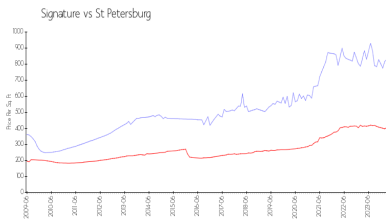

Market Information

Signature: $840/sq. ft.   St Petersburg: $404/sq. ft.
St Petersburg: $404/sq. ft.   Pinellas: $419/sq. ft.

Inventory for Sale

Signature: 7%
St Petersburg: 4%
Pinellas: 3%

Avg. Time to Close Over Last 12 Months

Signature: 87 days
St Petersburg: 66 days
Pinellas: 62 days