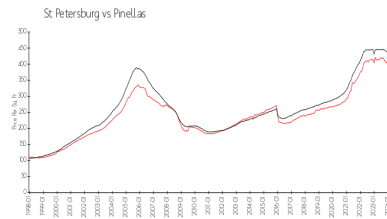

Market Information

Signature: $840/sq. ft.   St Petersburg: $404/sq. ft.
St Petersburg: $404/sq. ft.   Pinellas: $419/sq. ft.

Inventory for Sale

Signature: 7%
St Petersburg: 4%
Pinellas: 3%

Avg. Time to Close Over Last 12 Months

Signature: 87 days
St Petersburg: 66 days
Pinellas: 62 days