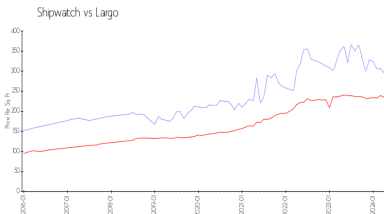

## Recent Sales

Unit #	Size	Closing Date	Sale Price	PPSF
643	1,225 sq ft	Apr 2024	\$389,000	\$318
1379	1,235 sq ft	Apr 2024	\$299,999	\$243
1391	1,235 sq ft	Apr 2024	\$420,000	\$340
1710	1,235 sq ft	Mar 2024	\$450,000	\$364
1453	1,235 sq ft	Feb 2024	\$305,000	\$247

## Market Information

Shipwatch: \$296/sq. ft.  
 Largo: \$235/sq. ft.  
 Largo: \$235/sq. ft.  
 Pinellas: \$417/sq. ft.