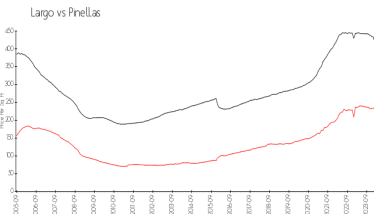

## Recent Sales

Unit #	Size	Closing Date	Sale Price	PPSF
643	1,225 sq ft	Apr 2024	\$389,000	\$318
1379	1,235 sq ft	Apr 2024	\$299,999	\$243
1391	1,235 sq ft	Apr 2024	\$420,000	\$340
1710	1,235 sq ft	Mar 2024	\$450,000	\$364
1453	1,235 sq ft	Feb 2024	\$305,000	\$247

## Market Information

Shipwatch: \$296/sq. ft.  
 Largo: \$235/sq. ft.  
 Largo: \$235/sq. ft.  
 Pinellas: \$417/sq. ft.