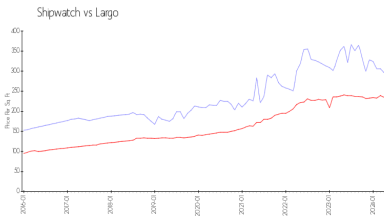

Building Association Information

Shipwatch Homeowners Association
 11900 Shipwatch Dr
 Largo, FL 33774
 (727) 595-9300

<https://www.shipwatchyachtandtennisclub.com/>

Recent Sales

Unit #	Size	Closing Date	Sale Price	PPSF
643	1,225 sq ft	Apr 2024	\$389,000	\$318
1379	1,235 sq ft	Apr 2024	\$299,999	\$243
1391	1,235 sq ft	Apr 2024	\$420,000	\$340
1710	1,235 sq ft	Mar 2024	\$450,000	\$364
1453	1,235 sq ft	Feb 2024	\$305,000	\$247

Market Information

Shipwatch:	\$296/sq. ft.	Largo:	\$235/sq. ft.
Largo:	\$235/sq. ft.	Pinellas:	\$417/sq. ft.

Inventory for Sale

Shipwatch	4%
Largo	2%
Pinellas	3%

Avg. Time to Close Over Last 12 Months

Shipwatch	91 days
-----------	---------