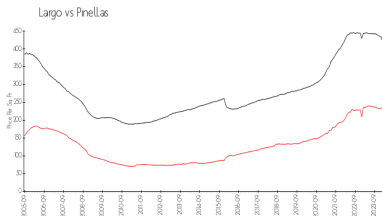

Building Association Information

Shipwatch Homeowners Association
 11900 Shipwatch Dr
 Largo, FL 33774
 (727) 595-9300

<https://www.shipwatchyachtandtennisclub.com/>

Recent Sales

Unit #	Size	Closing Date	Sale Price	PPSF
643	1,225 sq ft	Apr 2024	\$389,000	\$318
1379	1,235 sq ft	Apr 2024	\$299,999	\$243
1391	1,235 sq ft	Apr 2024	\$420,000	\$340
1710	1,235 sq ft	Mar 2024	\$450,000	\$364
1453	1,235 sq ft	Feb 2024	\$305,000	\$247

Market Information

Shipwatch:	\$296/sq. ft.	Largo:	\$235/sq. ft.
Largo:	\$235/sq. ft.	Pinellas:	\$417/sq. ft.

Inventory for Sale

Shipwatch	4%
Largo	2%
Pinellas	3%

Avg. Time to Close Over Last 12 Months

Shipwatch	91 days
-----------	---------