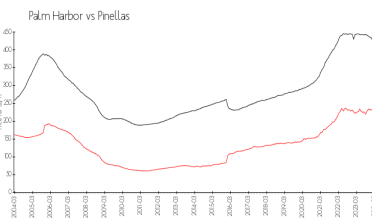

Unit 2262 Chianti Pl # 528 - Tuscany at Innisbrook

2262 Chianti Pl # 528 - 2107-2284 Portofino Pl, Palm Harbor, FL, Pinellas 34683

Unit Information

MLS Number: U8233977
Status: ACTIVE
Size: 1,200 Sq ft.
Bedrooms: 2
Full Bathrooms: 2
Half Bathrooms: 0
Parking Spaces:
View:
Rental Price: $1,825
List PPSF: $2

Building Information

Number of units: 396
Number of active listings for rent: 0
Number of active listings for sale: 9
Building inventory for sale: 2%
Number of sales over the last 12 months: 19
Number of sales over the last 6 months: 6
Number of sales over the last 3 months: 3

Building Association Information

Tuscany at Innisbrook Condominiums
2230 Tuscany Trce
Palm Harbor, FL 34683
727-943-5697

<http://www.tuscanyatinnisbrook.org/>

Market Information

Tuscany at Innisbrook:	$257/sq. ft.	Palm Harbor:	$224/sq. ft.
Palm Harbor:	$224/sq. ft.	Pinellas:	$417/sq. ft.

Inventory for Sale

Tuscany at Innisbrook	2%
Palm Harbor	2%
Pinellas	3%

Avg. Time to Close Over Last 12 Months

Tuscany at Innisbrook	27 days
Palm Harbor	33 days
Pinellas	60 days