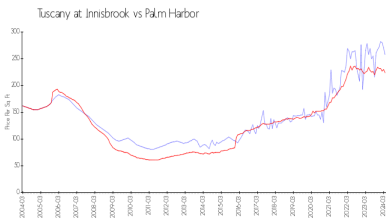

Unit 2262 Chianti Pl # 528 - Tuscany at Innisbrook

2262 Chianti Pl # 528 - 2107-2284 Portofino Pl, Palm Harbor, FL, Pinellas 34683

Unit Information

MLS Number: U8233977
Status: ACTIVE
Size: 1,200 Sq ft.
Bedrooms: 2
Full Bathrooms: 2
Half Bathrooms: 0
Parking Spaces:
View:
Rental Price: $1,825
List PPSF: $2

Building Information

Number of units: 396
Number of active listings for rent: 0
Number of active listings for sale: 9
Building inventory for sale: 2%
Number of sales over the last 12 months: 19
Number of sales over the last 6 months: 6
Number of sales over the last 3 months: 3

Building Association Information

Tuscany at Innisbrook Condominiums
2230 Tuscany Trce
Palm Harbor, FL 34683
727-943-5697

<http://www.tuscanyatinnisbrook.org/>

Market Information

Tuscany at Innisbrook:	$257/sq. ft.	Palm Harbor:	$224/sq. ft.
Palm Harbor:	$224/sq. ft.	Pinellas:	$417/sq. ft.

Inventory for Sale

Tuscany at Innisbrook	2%
Palm Harbor	2%
Pinellas	3%

Avg. Time to Close Over Last 12 Months

Tuscany at Innisbrook	27 days
Palm Harbor	33 days
Pinellas	60 days