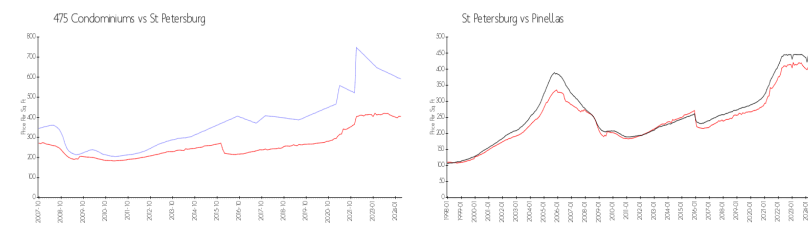

Market Information

475 Condominiums:	\$591/sq. ft.	St Petersburg:	\$404/sq. ft.
St Petersburg:	\$404/sq. ft.	Pinellas:	\$419/sq. ft.

Inventory for Sale

475 Condominiums	14%
St Petersburg	4%
Pinellas	3%

Avg. Time to Close Over Last 12 Months