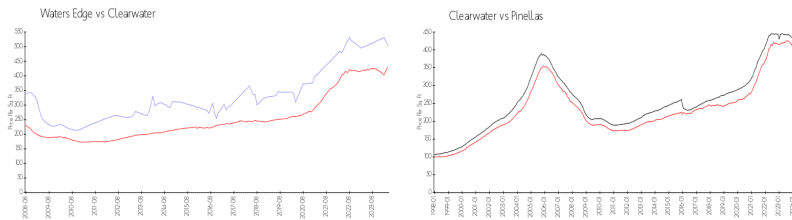

Building Association Information

Water's Edge Condo Association
 331 Cleveland St, Clearwater, FL 33755
 (727) 447-8380

Market Information

Waters Edge:	\$503/sq. ft.	Clearwater:	\$430/sq. ft.
Clearwater:	\$430/sq. ft.	Pinellas:	\$417/sq. ft.