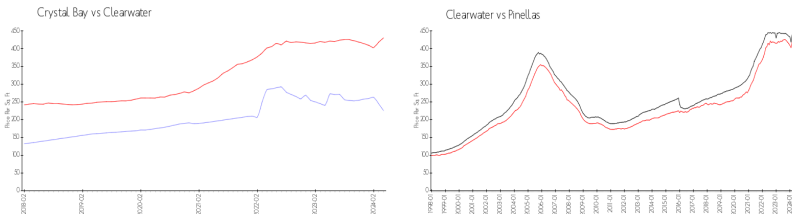

Market Information

Crystal Bay: $226/sq. ft.
Clearwater: $430/sq. ft.
Clearwater: $430/sq. ft.
Pinellas: $417/sq. ft.

Inventory for Sale

Crystal Bay: 7%
Clearwater: 4%
Pinellas: 3%

Avg. Time to Close Over Last 12 Months

Crystal Bay: 73 days
Clearwater: 60 days
Pinellas: 60 days