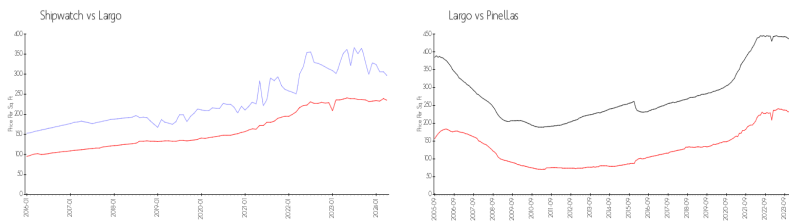

Building Association Information

Shipwatch Homeowners Association
 11900 Shipwatch Dr
 Largo, FL 33774
 (727) 595-9300

<https://www.shipwatchyachtandtennisclub.com/>

Recent Sales

Unit #	Size	Closing Date	Sale Price	PPSF
643	1,225 sq ft	Apr 2024	\$389,000	\$318
1379	1,235 sq ft	Apr 2024	\$299,999	\$243
1391	1,235 sq ft	Apr 2024	\$420,000	\$340
1710	1,235 sq ft	Mar 2024	\$450,000	\$364
1453	1,235 sq ft	Feb 2024	\$305,000	\$247

Market Information

Shipwatch: \$296/sq. ft.
 Largo: \$235/sq. ft.
 Largo: \$235/sq. ft.
 Pinellas: \$417/sq. ft.

Inventory for Sale

Shipwatch: 4%
 Largo: 2%
 Pinellas: 3%

Avg. Time to Close Over Last 12 Months