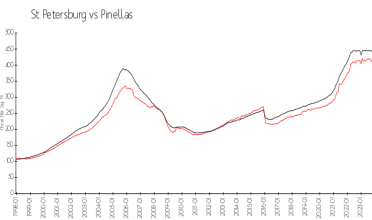

Unit 1145 119th Ter N - Bay Isle Townhomes

1145 119th Ter N - 11804-11926 13 Wy N, St Petersburg, FL, Pinellas 33716

Unit Information

MLS Number: U8234893
Status: ACTIVE
Size: 1,507 Sq ft.
Bedrooms: 2
Full Bathrooms: 2
Half Bathrooms: 1
Parking Spaces: Driveway, Garage Door Opener
View:
Rental Price: $2,750
List PPSF: $2

Building Information

Number of units: 114
Number of active listings for rent: 0
Number of active listings for sale: 2
Building inventory for sale: 1%
Number of sales over the last 12 months: 6
Number of sales over the last 6 months: 4
Number of sales over the last 3 months: 1

Market Information

Bay Isle Townhomes: $246/sq. ft.
St Petersburg: $404/sq. ft.

St Petersburg: $404/sq. ft.
Pinellas: $419/sq. ft.

Inventory for Sale

Bay Isle Townhomes 2%
St Petersburg 4%
Pinellas 3%

Avg. Time to Close Over Last 12 Months

Bay Isle Townhomes 40 days
St Petersburg 67 days
Pinellas 62 days