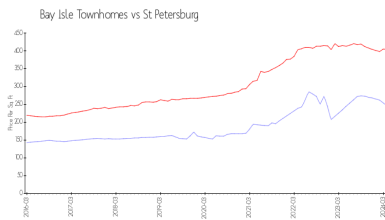

Unit 1145 119th Ter N - Bay Isle Townhomes

1145 119th Ter N - 11804-11926 13 Wy N, St Petersburg, FL, Pinellas 33716

Unit Information

MLS Number: U8234893
Status: ACTIVE
Size: 1,507 Sq ft.
Bedrooms: 2
Full Bathrooms: 2
Half Bathrooms: 1
Parking Spaces: Driveway, Garage Door Opener
View:
Rental Price: $2,750
List PPSF: $2

Building Information

Number of units: 114
Number of active listings for rent: 0
Number of active listings for sale: 2
Building inventory for sale: 1%
Number of sales over the last 12 months: 6
Number of sales over the last 6 months: 4
Number of sales over the last 3 months: 1

Market Information

Bay Isle Townhomes: $246/sq. ft.
St Petersburg: $404/sq. ft.

St Petersburg: $404/sq. ft.
Pinellas: $419/sq. ft.

Inventory for Sale

Bay Isle Townhomes 2%
St Petersburg 4%
Pinellas 3%

Avg. Time to Close Over Last 12 Months

Bay Isle Townhomes 40 days
St Petersburg 67 days
Pinellas 62 days