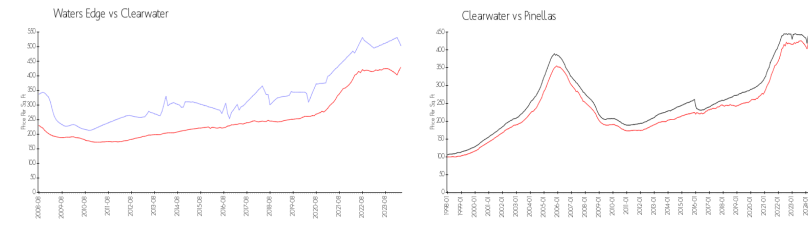

Unit 1504 - Waters Edge

1504 - 331 Cleveland St, Clearwater, FL, Pinellas 33755

Unit Information

MLS Number: U8235120
Status: ACTIVE
Size: 2,425 Sq ft.
Bedrooms: 3
Full Bathrooms: 2
Half Bathrooms: 1
Parking Spaces: Assigned, Covered
View: Water
Rental Price: $7,499
List PPSF: $3

Building Information

Number of units: 153
Number of active listings for rent: 0
Number of active listings for sale: 7
Building inventory for sale: 4%
Number of sales over the last 12 months: 2
Number of sales over the last 6 months: 1
Number of sales over the last 3 months: 1

Building Association Information

Water's Edge Condo Association
331 Cleveland St, Clearwater, FL 33755
(727) 447-8380

Market Information

Waters Edge:	$503/sq. ft.	Clearwater:	$430/sq. ft.
Clearwater:	$430/sq. ft.	Pinellas:	$417/sq. ft.

Inventory for Sale

Waters Edge: 5%
Clearwater: 4%
Pinellas: 3%

Avg. Time to Close Over Last 12 Months

Waters Edge: 85 days
Clearwater: 60 days
Pinellas: 60 days