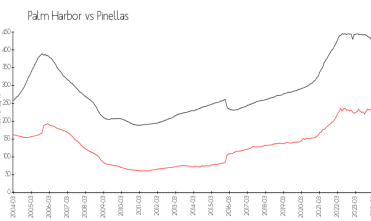

Unit 2250 Portofino PI # 3 - Tuscany at Innisbrook

2250 Portofino PI # 3 - 2107-2284 Portofino PI, Palm Harbor, FL, Pinellas 34683

Unit Information

MLS Number: U8235360
Status: ACTIVE
Size: 1,165 Sq ft.
Bedrooms: 2
Full Bathrooms: 2
Half Bathrooms: 0
Parking Spaces:
View:
Rental Price: $1,995
List PPSF: $2

Building Information

Number of units: 396
Number of active listings for rent: 0
Number of active listings for sale: 9
Building inventory for sale: 2%
Number of sales over the last 12 months: 19
Number of sales over the last 6 months: 6
Number of sales over the last 3 months: 3

Building Association Information

Tuscany at Innisbrook Condominiums
2230 Tuscany Trce
Palm Harbor, FL 34683
727-943-5697

<http://www.tuscanyatinnisbrook.org/>

Market Information

Tuscany at Innisbrook:	$257/sq. ft.	Palm Harbor:	$224/sq. ft.
Palm Harbor:	$224/sq. ft.	Pinellas:	$417/sq. ft.

Inventory for Sale

Tuscany at Innisbrook	2%
Palm Harbor	2%
Pinellas	3%

Avg. Time to Close Over Last 12 Months

Tuscany at Innisbrook	27 days
Palm Harbor	33 days
Pinellas	60 days