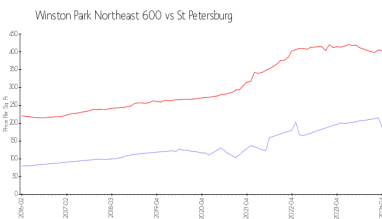

## Market Information

Winston Park Northeast 600:	\$189/sq. ft.	St Petersburg:	\$404/sq. ft.
St Petersburg:	\$404/sq. ft.	Pinellas:	\$419/sq. ft.