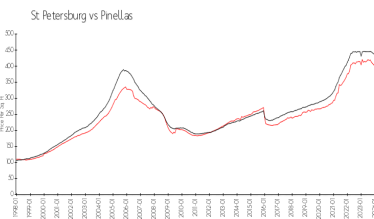

Market Information

Winston Park Northeast 600:	$189/sq. ft.	St Petersburg:	$404/sq. ft.
St Petersburg:	$404/sq. ft.	Pinellas:	$419/sq. ft.

Inventory for Sale

Winston Park Northeast 600: 6%
St Petersburg: 4%
Pinellas: 3%

Avg. Time to Close Over Last 12 Months

Winston Park Northeast 600: 96 days