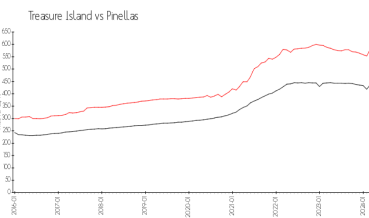

Unit 36 - Treasure of Capri

36 - 255 Capri Cir N, Treasure Island, FL, Pinellas 33706

Unit Information

MLS Number: U8235751
Status: ACTIVE
Size: 2,030 Sq ft.
Bedrooms: 3
Full Bathrooms: 2
Half Bathrooms: 1
Parking Spaces:
View:
List Price: $450,000
List PPSF: $222

Building Information

Number of units: 38
Number of active listings for rent: 0
Number of active listings for sale: 2
Building inventory for sale: 5%
Number of sales over the last 12 months: 1
Number of sales over the last 6 months: 1
Number of sales over the last 3 months: 0

Recent Sales

Unit #	Size	Closing Date	Sale Price	PPSF
32	1,485 sq ft	Jan 2024	$435,000	$293

Market Information

Treasure of Capri: $285/sq. ft.
Treasure Island: $570/sq. ft.

Treasure Island: $570/sq. ft.
Pinellas: $417/sq. ft.

Inventory for Sale

Treasure of Capri: 5%
Treasure Island: 5%
Pinellas: 3%

Avg. Time to Close Over Last 12 Months

Treasure of Capri: 178 days
Treasure Island: 71 days
Pinellas: 60 days