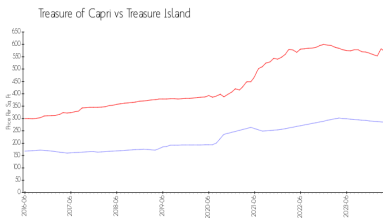

Unit 36 - Treasure of Capri

36 - 255 Capri Cir N, Treasure Island, FL, Pinellas 33706

Unit Information

MLS Number: U8235751
Status: ACTIVE
Size: 2,030 Sq ft.
Bedrooms: 3
Full Bathrooms: 2
Half Bathrooms: 1
Parking Spaces:
View:
List Price: $450,000
List PPSF: $222

Building Information

Number of units: 38
Number of active listings for rent: 0
Number of active listings for sale: 2
Building inventory for sale: 5%
Number of sales over the last 12 months: 1
Number of sales over the last 6 months: 1
Number of sales over the last 3 months: 0

Recent Sales

Unit #	Size	Closing Date	Sale Price	PPSF
32	1,485 sq ft	Jan 2024	$435,000	$293

Market Information

Treasure of Capri: $285/sq. ft.
Treasure Island: $570/sq. ft.

Treasure Island: $570/sq. ft.
Pinellas: $417/sq. ft.

Inventory for Sale

Treasure of Capri: 5%
Treasure Island: 5%
Pinellas: 3%

Avg. Time to Close Over Last 12 Months

Treasure of Capri: 178 days
Treasure Island: 71 days
Pinellas: 60 days