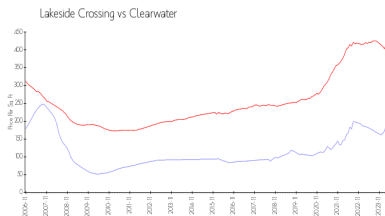

Unit 305 - Lakeside Crossing

305 - 701 S Madison Av, Clearwater, FL, Pinellas 33756

Unit Information

MLS Number: U8235788
Status: ACTIVE
Size: 570 Sq ft.
Bedrooms: 1
Full Bathrooms: 1
Half Bathrooms: 0
Parking Spaces:
View:
Rental Price: $1,500
List PPSF: $3

Building Information

Number of units: 100
Number of active listings for rent: 0
Number of active listings for sale: 3
Building inventory for sale: 3%
Number of sales over the last 12 months: 6
Number of sales over the last 6 months: 4
Number of sales over the last 3 months: 2

Building Association Information

Lakeside Crossing Condo's Association
701 S Madison Ave,
Clearwater, FL 33756
(727) 443-7870

Market Information

Lakeside Crossing: $169/sq. ft.
Clearwater: $430/sq. ft.