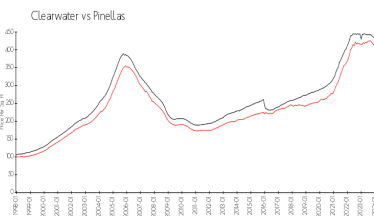

Building Association Information

Lakeside Crossing Condo's Association
 701 S Madison Ave,
 Clearwater, FL 33756
 (727) 443-7870

Market Information

Lakeside Crossing: \$169/sq. ft.
 Clearwater: \$430/sq. ft.