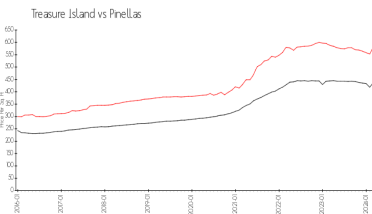

Market Information

Paradise Island Towers:	$339/sq. ft.	Treasure Island:	$570/sq. ft.
Treasure Island:	$570/sq. ft.	Pinellas:	$417/sq. ft.

Inventory for Sale

Paradise Island Towers: 9%
Treasure Island: 5%
Pinellas: 3%

Avg. Time to Close Over Last 12 Months

Paradise Island Towers: 88 days
Treasure Island: 71 days
Pinellas: 60 days