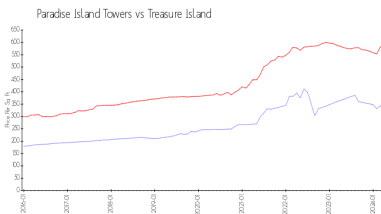

Market Information

Paradise Island Towers:	$339/sq. ft.	Treasure Island:	$570/sq. ft.
Treasure Island:	$570/sq. ft.	Pinellas:	$417/sq. ft.

Inventory for Sale

Paradise Island Towers: 9%
Treasure Island: 5%
Pinellas: 3%

Avg. Time to Close Over Last 12 Months

Paradise Island Towers: 88 days
Treasure Island: 71 days
Pinellas: 60 days