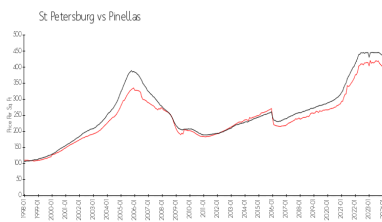

Market Information

Colonia Court (Sea Towers):	$172/sq. ft.	St Petersburg:	$404/sq. ft.
St Petersburg:	$404/sq. ft.	Pinellas:	$419/sq. ft.

Inventory for Sale

Colonia Court (Sea Towers) 8%
St Petersburg 4%
Pinellas 3%

Avg. Time to Close Over Last 12 Months

Colonia Court (Sea Towers) 152 days
St Petersburg 67 days
Pinellas 62 days