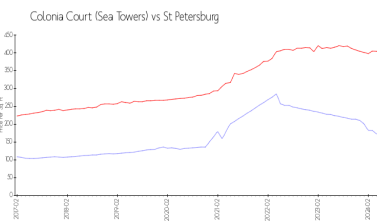

## Market Information

Colonia Court (Sea Towers):	\$172/sq. ft.	St Petersburg:	\$404/sq. ft.
St Petersburg:	\$404/sq. ft.	Pinellas:	\$419/sq. ft.