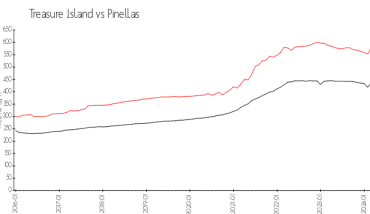

Recent Sales

Unit #	Size	Closing Date	Sale Price	PPSF
	920 sq ft	Feb 2024	\$370,000	\$402
36	920 sq ft	May 2023	\$440,000	\$478

Market Information

Sun Ketch I:	\$464/sq. ft.	Treasure Island:	\$570/sq. ft.
Treasure Island:	\$570/sq. ft.	Pinellas:	\$417/sq. ft.