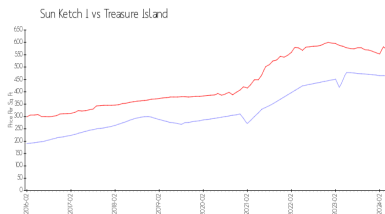

Recent Sales

Unit #	Size	Closing Date	Sale Price	PPSF
	920 sq ft	Feb 2024	\$370,000	\$402
36	920 sq ft	May 2023	\$440,000	\$478

Market Information

Sun Ketch I:	\$464/sq. ft.	Treasure Island:	\$570/sq. ft.
Treasure Island:	\$570/sq. ft.	Pinellas:	\$417/sq. ft.