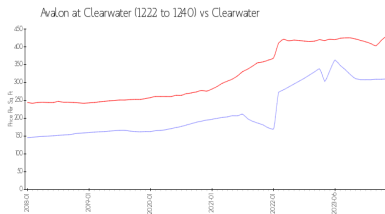

Market Information

Avalon at Clearwater (1222 to 1240): $310/sq. ft.
Clearwater: $430/sq. ft.
Pinellas: $417/sq. ft.

Inventory for Sale

Avalon at Clearwater (1222 to 1240) 1%
Clearwater 4%
Pinellas 3%

Avg. Time to Close Over Last 12 Months

Avalon at Clearwater (1222 to 1240) 63 days
Clearwater 60 days
Pinellas 60 days