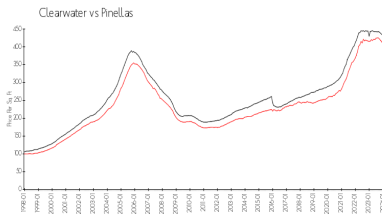

Market Information

Avalon at Clearwater (1222 to 1240): $310/sq. ft.
Clearwater: $430/sq. ft.
Pinellas: $417/sq. ft.

Inventory for Sale

Avalon at Clearwater (1222 to 1240) 1%
Clearwater 4%
Pinellas 3%

Avg. Time to Close Over Last 12 Months

Avalon at Clearwater (1222 to 1240) 63 days
Clearwater 60 days
Pinellas 60 days