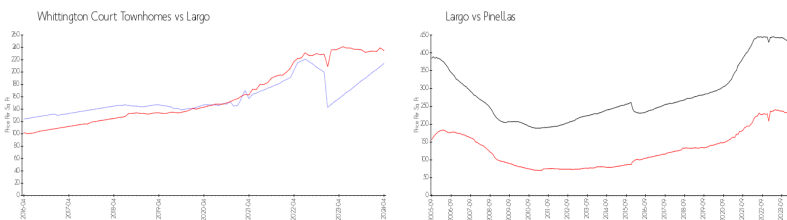

Building Association Information

Whittington Court Town Homes
 Association Inc
 12775 Seminole Boulevard
 Largo, FL 33778
 Phone: (727) 585-3013

Recent Sales

Unit #	Size	Closing Date	Sale Price	PPSF
	1,943 sq ft	Nov 2023	\$438,000	\$225

Market Information

Whittington Court Townhomes:	\$214/sq. ft.	Largo:	\$235/sq. ft.
Largo:	\$235/sq. ft.	Pinellas:	\$417/sq. ft.

Inventory for Sale

Whittington Court Townhomes	3%
Largo	2%
Pinellas	3%

Avg. Time to Close Over Last 12 Months