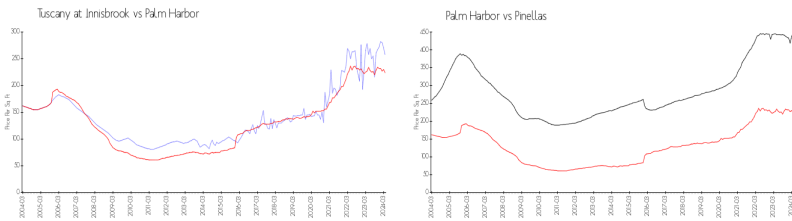

Unit 2279 Portofino PI # 2025 - Tuscany at Innisbrook

2279 Portofino PI # 2025 - 2107-2284 Portofino PI, Palm Harbor, FL, Pinellas 34683

Unit Information

MLS Number: U8236832
Status: ACTIVE
Size: 1,200 Sq ft.
Bedrooms: 2
Full Bathrooms: 2
Half Bathrooms: 0
Parking Spaces:
View:
Rental Price: $2,200
List PPSF: $2

Building Information

Number of units: 396
Number of active listings for rent: 0
Number of active listings for sale: 9
Building inventory for sale: 2%
Number of sales over the last 12 months: 19
Number of sales over the last 6 months: 6
Number of sales over the last 3 months: 3

Building Association Information

Tuscany at Innisbrook Condominiums
2230 Tuscany Trce
Palm Harbor, FL 34683
727-943-5697

<http://www.tuscanyatinnisbrook.org/>

Market Information

Tuscany at Innisbrook:	$257/sq. ft.	Palm Harbor:	$224/sq. ft.
Palm Harbor:	$224/sq. ft.	Pinellas:	$417/sq. ft.

Inventory for Sale

Tuscany at Innisbrook 2%
Palm Harbor 2%
Pinellas 3%

Avg. Time to Close Over Last 12 Months

Tuscany at Innisbrook 27 days
Palm Harbor 33 days
Pinellas 60 days