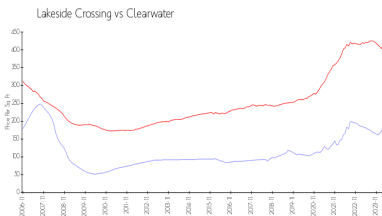

Unit 512 - Lakeside Crossing

512 - 701 S Madison Av, Clearwater, FL, Pinellas 33756

Unit Information

MLS Number: U8237747
Status: ACTIVE
Size: 884 Sq ft.
Bedrooms: 2
Full Bathrooms: 2
Half Bathrooms: 0
Parking Spaces: Common, Guest, Open
View: Pool, Trees/Woods
Rental Price: $1,695
List PPSF: $2

Building Information

Number of units: 100
Number of active listings for rent: 0
Number of active listings for sale: 3
Building inventory for sale: 3%
Number of sales over the last 12 months: 6
Number of sales over the last 6 months: 4
Number of sales over the last 3 months: 2

Building Association Information

Lakeside Crossing Condo's Association
701 S Madison Ave,
Clearwater, FL 33756
(727) 443-7870

Market Information

Lakeside Crossing: $169/sq. ft.
Clearwater: $430/sq. ft.