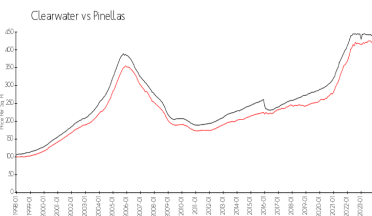

Building Association Information

Lakeside Crossing Condo's Association
 701 S Madison Ave,
 Clearwater, FL 33756
 (727) 443-7870

Market Information

Lakeside Crossing: \$169/sq. ft.
 Clearwater: \$430/sq. ft.