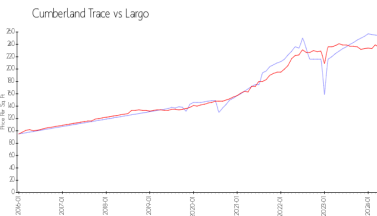

Unit 13298 Thoroughbred Loop - Cumberland Trace

13298 Thoroughbred Loop - 8000-13321 Thoroughbred Loop, Largo, FL, Pinellas 33733

Unit Information

MLS Number: U8237942
Status: ACTIVE
Size: 1,271 Sq ft.
Bedrooms: 2
Full Bathrooms: 1
Half Bathrooms: 1
Parking Spaces: Assigned, Garage Door Opener, Guest
View:
Rental Price: $2,500
List PPSF: $2

Building Information

Number of units: 126
Number of active listings for rent: 0
Number of active listings for sale: 1
Building inventory for sale: 0%
Number of sales over the last 12 months: 3
Number of sales over the last 6 months: 2
Number of sales over the last 3 months: 0

Building Association Information

Cumberland Trace
Address: 8006 N Boone Dr,
Largo, FL 33773

Market Information

Cumberland Trace: $254/sq. ft.
Largo: $235/sq. ft.

Largo: $235/sq. ft.
Pinellas: $417/sq. ft.

Inventory for Sale

Cumberland Trace 1%
Largo 2%
Pinellas 3%

Avg. Time to Close Over Last 12 Months

Cumberland Trace 22 days
Largo 46 days
Pinellas 60 days