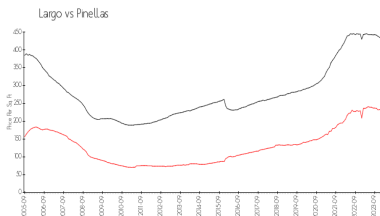

Unit 13298 Thoroughbred Loop - Cumberland Trace

13298 Thoroughbred Loop - 8000-13321 Thoroughbred Loop, Largo, FL, Pinellas 33733

Unit Information

MLS Number: U8237942
Status: ACTIVE
Size: 1,271 Sq ft.
Bedrooms: 2
Full Bathrooms: 1
Half Bathrooms: 1
Parking Spaces: Assigned, Garage Door Opener, Guest
View:
Rental Price: $2,500
List PPSF: $2

Building Information

Number of units: 126
Number of active listings for rent: 0
Number of active listings for sale: 1
Building inventory for sale: 0%
Number of sales over the last 12 months: 3
Number of sales over the last 6 months: 2
Number of sales over the last 3 months: 0

Building Association Information

Cumberland Trace
Address: 8006 N Boone Dr,
Largo, FL 33773

Market Information

Cumberland Trace: $254/sq. ft.
Largo: $235/sq. ft.

Largo: $235/sq. ft.
Pinellas: $417/sq. ft.

Inventory for Sale

Cumberland Trace 1%
Largo 2%
Pinellas 3%

Avg. Time to Close Over Last 12 Months

Cumberland Trace 22 days
Largo 46 days
Pinellas 60 days