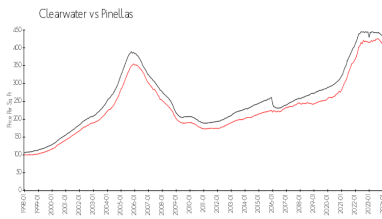

Unit 1304 - Station Square

1304 - 628 Cleveland St, Clearwater, FL, Pinellas 33755

Unit Information

MLS Number: U8238112
Status: ACTIVE
Size: 1,636 Sq ft.
Bedrooms: 2
Full Bathrooms: 2
Half Bathrooms: 0
Parking Spaces:
View:
Rental Price: $3,800
List PPSF: $2

Building Information

Number of units: 126
Number of active listings for rent: 0
Number of active listings for sale: 6
Building inventory for sale: 4%
Number of sales over the last 12 months: 7
Number of sales over the last 6 months: 1
Number of sales over the last 3 months: 0

Market Information

Station Square: $259/sq. ft.
Clearwater: $430/sq. ft.
Clearwater: $430/sq. ft.
Pinellas: $417/sq. ft.

Inventory for Sale

Station Square 5%
Clearwater 4%
Pinellas 3%

Avg. Time to Close Over Last 12 Months

Station Square 18 days
Clearwater 60 days
Pinellas 60 days