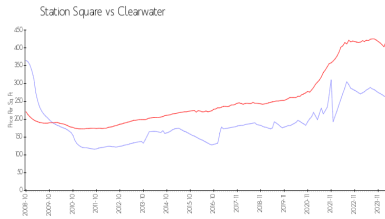

Unit 1304 - Station Square

1304 - 628 Cleveland St, Clearwater, FL, Pinellas 33755

Unit Information

MLS Number: U8238112
Status: ACTIVE
Size: 1,636 Sq ft.
Bedrooms: 2
Full Bathrooms: 2
Half Bathrooms: 0
Parking Spaces:
View:
Rental Price: $3,800
List PPSF: $2

Building Information

Number of units: 126
Number of active listings for rent: 0
Number of active listings for sale: 6
Building inventory for sale: 4%
Number of sales over the last 12 months: 7
Number of sales over the last 6 months: 1
Number of sales over the last 3 months: 0

Market Information

Station Square: $259/sq. ft.
Clearwater: $430/sq. ft.
Clearwater: $430/sq. ft.
Pinellas: $417/sq. ft.

Inventory for Sale

Station Square 5%
Clearwater 4%
Pinellas 3%

Avg. Time to Close Over Last 12 Months

Station Square 18 days
Clearwater 60 days
Pinellas 60 days