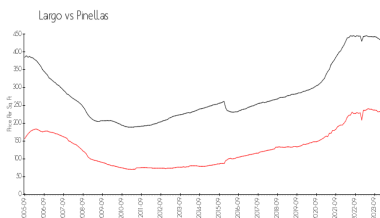

Unit 13129 Thoroughbred Loop - Cumberland Trace

13129 Thoroughbred Loop - 8000-13321 Thoroughbred Loop, Largo, FL, Pinellas 33733

Unit Information

MLS Number: U8238826
Status: ACTIVE
Size: 1,271 Sq ft.
Bedrooms: 2
Full Bathrooms: 1
Half Bathrooms: 1
Parking Spaces:
View:
Rental Price: $2,100
List PPSF: $2

Building Information

Number of units: 126
Number of active listings for rent: 0
Number of active listings for sale: 1
Building inventory for sale: 0%
Number of sales over the last 12 months: 3
Number of sales over the last 6 months: 2
Number of sales over the last 3 months: 0

Building Association Information

Cumberland Trace
Address: 8006 N Boone Dr,
Largo, FL 33773

Market Information

Cumberland Trace: $254/sq. ft.
Largo: $235/sq. ft.

Largo: $235/sq. ft.
Pinellas: $417/sq. ft.

Inventory for Sale

Cumberland Trace 1%
Largo 2%
Pinellas 3%

Avg. Time to Close Over Last 12 Months

Cumberland Trace 22 days
Largo 46 days
Pinellas 60 days