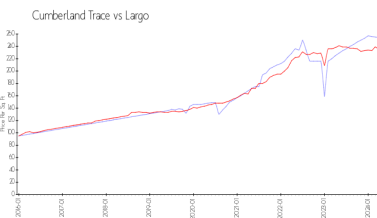

Unit 13129 Thoroughbred Loop - Cumberland Trace

13129 Thoroughbred Loop - 8000-13321 Thoroughbred Loop, Largo, FL, Pinellas 33733

Unit Information

MLS Number: U8238826
Status: ACTIVE
Size: 1,271 Sq ft.
Bedrooms: 2
Full Bathrooms: 1
Half Bathrooms: 1
Parking Spaces:
View:
Rental Price: $2,100
List PPSF: $2

Building Information

Number of units: 126
Number of active listings for rent: 0
Number of active listings for sale: 1
Building inventory for sale: 0%
Number of sales over the last 12 months: 3
Number of sales over the last 6 months: 2
Number of sales over the last 3 months: 0

Building Association Information

Cumberland Trace
Address: 8006 N Boone Dr,
Largo, FL 33773

Market Information

Cumberland Trace: $254/sq. ft.
Largo: $235/sq. ft.

Largo: $235/sq. ft.
Pinellas: $417/sq. ft.

Inventory for Sale

Cumberland Trace 1%
Largo 2%
Pinellas 3%

Avg. Time to Close Over Last 12 Months

Cumberland Trace 22 days
Largo 46 days
Pinellas 60 days