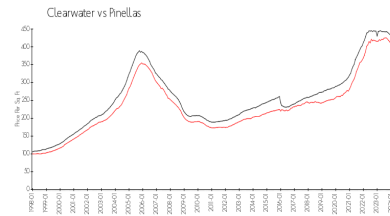

Building Association Information

Avalon At Clearwater
 Address: 1220 S Missouri Ave,
 Clearwater, FL 33756

Market Information

Avalon at Clearwater \$310/sq. ft. (1222 to 1240):
 Clearwater: \$430/sq. ft.
 Pinellas: \$417/sq. ft.