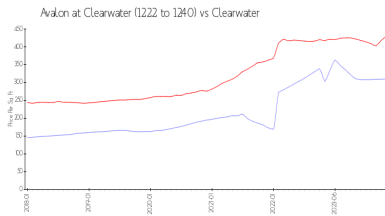

Building Association Information

Avalon At Clearwater
 Address: 1220 S Missouri Ave,
 Clearwater, FL 33756

Market Information

Avalon at Clearwater \$310/sq. ft. (1222 to 1240):
 Clearwater: \$430/sq. ft.
 Pinellas: \$417/sq. ft.