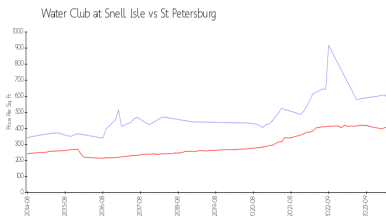

Building Association Information

Water Club Snell Isle
 Address: 1325 Snell Isle Blvd NE,
 St Petersburg, FL 33704
 Phone: 727-478-2060

Market Information

Water Club at Snell Isle:	\$564/sq. ft.	St Petersburg:	\$404/sq. ft.
St Petersburg:	\$404/sq. ft.	Pinellas:	\$419/sq. ft.

Inventory for Sale

Water Club at Snell Isle: 8%
 St Petersburg: 4%
 Pinellas: 3%

Avg. Time to Close Over Last 12 Months

Water Club at Snell Isle: 44 days
 St Petersburg: 67 days
 Pinellas: 63 days