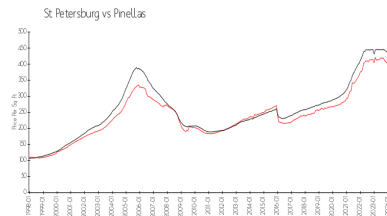

Building Association Information

Water Club Snell Isle
 Address: 1325 Snell Isle Blvd NE,
 St Petersburg, FL 33704
 Phone: 727-478-2060

Market Information

Water Club at Snell Isle:	\$564/sq. ft.	St Petersburg:	\$404/sq. ft.
St Petersburg:	\$404/sq. ft.	Pinellas:	\$419/sq. ft.