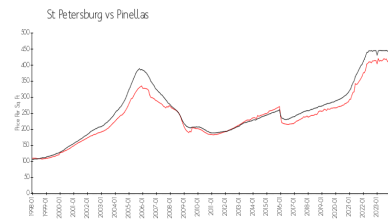

Unit 111 - Vista Verde West

111 - 5900 Bahia del Mar Cir, St Petersburg, FL, Pinellas 33715

Unit Information

MLS Number: U8239234
Status: ACTIVE
Size: 1,145 Sq ft.
Bedrooms: 2
Full Bathrooms: 2
Half Bathrooms: 0
Parking Spaces:
View:
Rental Price: $2,400
List PPSF: $2

Building Information

Number of units: 80
Number of active listings for rent: 0
Number of active listings for sale: 1
Building inventory for sale: 1%
Number of sales over the last 12 months: 3
Number of sales over the last 6 months: 1
Number of sales over the last 3 months: 1

Market Information

Vista Verde West: $386/sq. ft.
St Petersburg: $404/sq. ft.

St Petersburg: $404/sq. ft.
Pinellas: $419/sq. ft.

Inventory for Sale

Vista Verde West: 1%
St Petersburg: 4%
Pinellas: 3%

Avg. Time to Close Over Last 12 Months

Vista Verde West: 80 days
St Petersburg: 66 days
Pinellas: 62 days