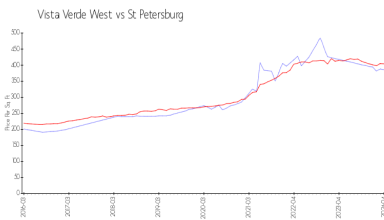

Unit 111 - Vista Verde West

111 - 5900 Bahia del Mar Cir, St Petersburg, FL, Pinellas 33715

Unit Information

MLS Number: U8239234
Status: ACTIVE
Size: 1,145 Sq ft.
Bedrooms: 2
Full Bathrooms: 2
Half Bathrooms: 0
Parking Spaces:
View:
Rental Price: $2,400
List PPSF: $2

Building Information

Number of units: 80
Number of active listings for rent: 0
Number of active listings for sale: 1
Building inventory for sale: 1%
Number of sales over the last 12 months: 3
Number of sales over the last 6 months: 1
Number of sales over the last 3 months: 1

Market Information

Vista Verde West: $386/sq. ft.
St Petersburg: $404/sq. ft.

St Petersburg: $404/sq. ft.
Pinellas: $419/sq. ft.

Inventory for Sale

Vista Verde West: 1%
St Petersburg: 4%
Pinellas: 3%

Avg. Time to Close Over Last 12 Months

Vista Verde West: 80 days
St Petersburg: 66 days
Pinellas: 62 days