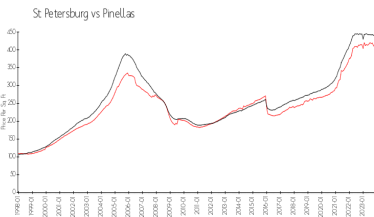

## Market Information

Washington Towers (Sea Towers):	\$249/sq. ft.	St Petersburg:	\$401/sq. ft.
St Petersburg:	\$401/sq. ft.	Pinellas:	\$417/sq. ft.