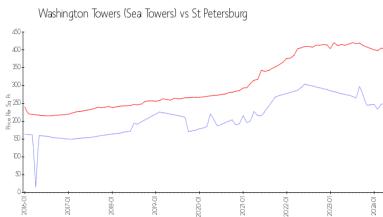

## Market Information

Washington Towers (Sea Towers):	\$249/sq. ft.	St Petersburg:	\$401/sq. ft.
St Petersburg:	\$401/sq. ft.	Pinellas:	\$417/sq. ft.