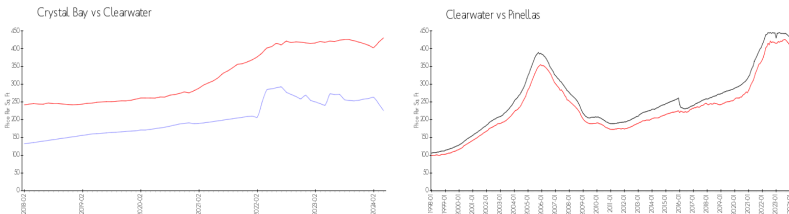

Market Information

Crystal Bay: $226/sq. ft.
Clearwater: $430/sq. ft.
Clearwater: $430/sq. ft.
Pinellas: $417/sq. ft.

Inventory for Sale

Crystal Bay: 7%
Clearwater: 4%
Pinellas: 3%

Avg. Time to Close Over Last 12 Months

Crystal Bay: 73 days
Clearwater: 60 days
Pinellas: 60 days