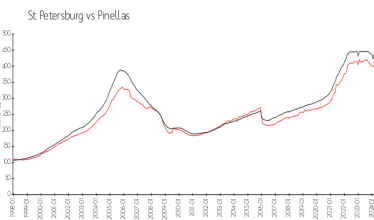

Unit 4160 35th Ter S # H - Bermuda Bay Beach

4160 35th Ter S # H - 3657-3747 42 Wy S, St Petersburg, FL, Pinellas 33711

Unit Information

MLS Number: U8239574
Status: ACTIVE
Size: 1,280 Sq ft.
Bedrooms: 2
Full Bathrooms: 2
Half Bathrooms: 1
Parking Spaces: Open
View: Park/Greenbelt
Rental Price: $2,200
List PPSF: $2

Building Information

Number of units: 290
Number of active listings for rent: 0
Number of active listings for sale: 10
Building inventory for sale: 3%
Number of sales over the last 12 months: 20
Number of sales over the last 6 months: 10
Number of sales over the last 3 months: 7

Building Association Information

Bermuda Bay Beach
Condo Association Inc.
4201 38th Ave S,
St. Petersburg, FL 33711
Tel: 727-864-0735 /
Fax: 727-864-0870
email: office@bermudabaystpete.com

<http://bermudabaystpete.com/>

Market Information

Bermuda Bay Beach: $219/sq. ft.
St Petersburg: $404/sq. ft.

St Petersburg: $404/sq. ft.
Pinellas: $419/sq. ft.

Inventory for Sale

Bermuda Bay Beach 3%
St Petersburg 4%
Pinellas 3%

Avg. Time to Close Over Last 12 Months

Bermuda Bay Beach 77 days
St Petersburg 66 days
Pinellas 62 days