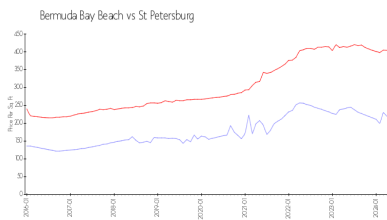

Unit 4160 35th Ter S # H - Bermuda Bay Beach

4160 35th Ter S # H - 3657-3747 42 Wy S, St Petersburg, FL, Pinellas 33711

Unit Information

MLS Number: U8239574
Status: ACTIVE
Size: 1,280 Sq ft.
Bedrooms: 2
Full Bathrooms: 2
Half Bathrooms: 1
Parking Spaces: Open
View: Park/Greenbelt
Rental Price: $2,200
List PPSF: $2

Building Information

Number of units: 290
Number of active listings for rent: 0
Number of active listings for sale: 10
Building inventory for sale: 3%
Number of sales over the last 12 months: 20
Number of sales over the last 6 months: 10
Number of sales over the last 3 months: 7

Building Association Information

Bermuda Bay Beach
Condo Association Inc.
4201 38th Ave S,
St. Petersburg, FL 33711
Tel: 727-864-0735 /
Fax: 727-864-0870
email: office@bermudabaystpete.com

<http://bermudabaystpete.com/>

Market Information

Bermuda Bay Beach: $219/sq. ft.
St Petersburg: $404/sq. ft.

St Petersburg: $404/sq. ft.
Pinellas: $419/sq. ft.

Inventory for Sale

Bermuda Bay Beach 3%
St Petersburg 4%
Pinellas 3%

Avg. Time to Close Over Last 12 Months

Bermuda Bay Beach 77 days
St Petersburg 66 days
Pinellas 62 days