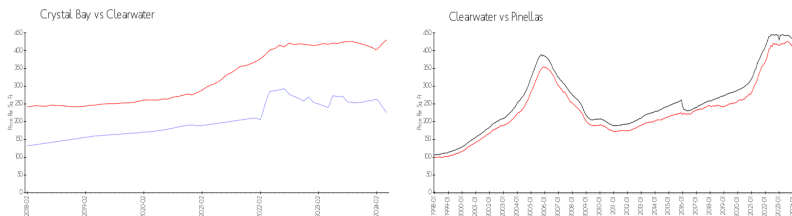

Market Information

Crystal Bay: $226/sq. ft.
Clearwater: $430/sq. ft.
Clearwater: $430/sq. ft.
Pinellas: $417/sq. ft.

Inventory for Sale

Crystal Bay: 7%
Clearwater: 4%
Pinellas: 3%

Avg. Time to Close Over Last 12 Months

Crystal Bay: 73 days
Clearwater: 60 days
Pinellas: 60 days