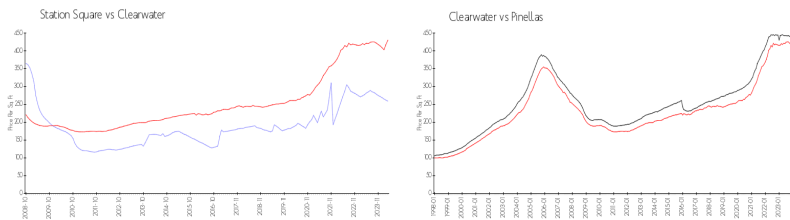

Market Information

Station Square: $259/sq. ft.
Clearwater: $430/sq. ft.
Clearwater: $430/sq. ft.
Pinellas: $417/sq. ft.

Inventory for Sale

Station Square: 5%
Clearwater: 4%
Pinellas: 3%

Avg. Time to Close Over Last 12 Months

Station Square: 18 days
Clearwater: 60 days
Pinellas: 60 days