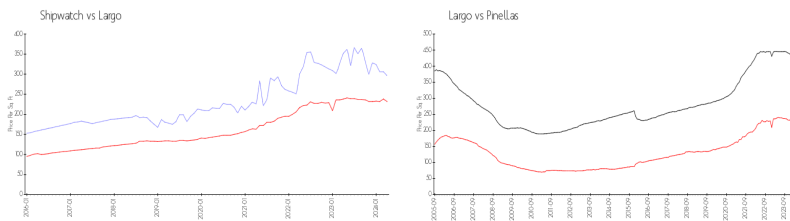

## Market Information

Shipwatch: \$296/sq. ft.  
 Largo: \$232/sq. ft.  
 Largo: \$232/sq. ft.  
 Pinellas: \$417/sq. ft.