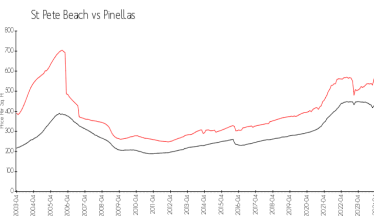

Market Information

Yacht & Tennis Club \$544/sq. ft.
 - Courageous:
 St Pete Beach: \$564/sq. ft.
 St Pete Beach: \$564/sq. ft.
 Pinellas: \$417/sq. ft.

Inventory for Sale

Yacht & Tennis Club - Courageous 2%
 St Pete Beach 2%
 Pinellas 3%