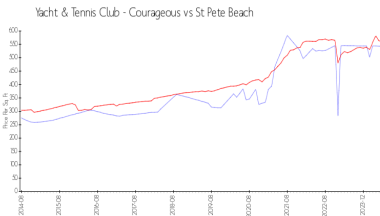

Market Information

Yacht & Tennis Club \$544/sq. ft.
 - Courageous:
 St Pete Beach: \$564/sq. ft.
 St Pete Beach: \$564/sq. ft.
 Pinellas: \$417/sq. ft.

Inventory for Sale

Yacht & Tennis Club - Courageous 2%
 St Pete Beach 2%
 Pinellas 3%