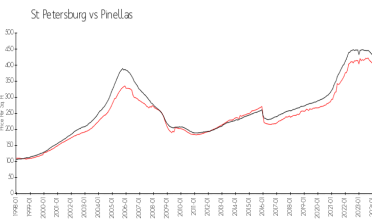

Market Information

Stone's Throw (1 to 17): $265/sq. ft.
St Petersburg: $395/sq. ft.
St Petersburg: $395/sq. ft.
Pinellas: $417/sq. ft.

Inventory for Sale

Stone's Throw (1 to 17): 3%
St Petersburg: 3%
Pinellas: 3%

Avg. Time to Close Over Last 12 Months

Stone's Throw (1 to 17): 45 days
St Petersburg: 71 days
Pinellas: 68 days