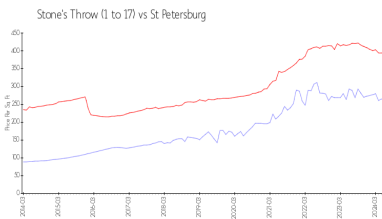

Market Information

Stone's Throw (1 to 17): $265/sq. ft.
St Petersburg: $395/sq. ft.
St Petersburg: $395/sq. ft.
Pinellas: $417/sq. ft.

Inventory for Sale

Stone's Throw (1 to 17): 3%
St Petersburg: 3%
Pinellas: 3%

Avg. Time to Close Over Last 12 Months

Stone's Throw (1 to 17): 45 days
St Petersburg: 71 days
Pinellas: 68 days