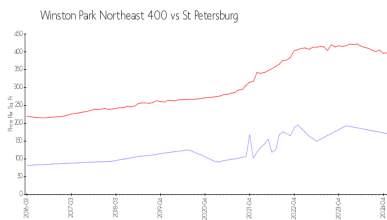

Unit 322 - Winston Park Northeast 400

322 - 4720 Locust St NE, St Petersburg, FL, Pinellas 33703

Unit Information

MLS Number: U8244737
Status: ACTIVE
Size: 930 Sq ft.
Bedrooms: 1
Full Bathrooms: 1
Half Bathrooms: 1
Parking Spaces: Covered, Guest
View: Garden, Pool
Rental Price: $1,700
List PPSF: $2
Valuated Price: $161,000
Valuated PPSF: $173

The above valuated price is a baseline figure that does not take into account any specific renovation, upgrade, split, merge, or deterioration of the unit.

Building Information

Number of units: 114
Number of active listings for rent: 0
Number of active listings for sale: 2
Building inventory for sale: 1%
Number of sales over the last 12 months: 5
Number of sales over the last 6 months: 2
Number of sales over the last 3 months: 0

Building Association Information

Winston Park Northeast
5085 1st St NE,
St. Petersburg, FL 33703
Phone: +1 727-528-7019

Market Information

Winston Park Northeast 400:	$171/sq. ft.	St Petersburg:	$397/sq. ft.
St Petersburg:	$397/sq. ft.	Pinellas:	$422/sq. ft.

Inventory for Sale

Winston Park Northeast 400: 2%
St Petersburg: 3%
Pinellas: 3%

Avg. Time to Close Over Last 12 Months

Winston Park Northeast 400: 106 days
St Petersburg: 70 days
Pinellas: 66 days