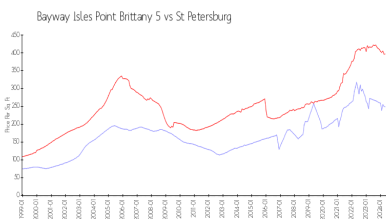

Unit 701 - Bayway Isles Point Brittany 5

701 - 5220 Brittany Dr S, St Petersburg, FL, Pinellas 33715

Unit Information

MLS Number: U8246118
Status: PENDING
Size: 1,175 Sq ft.
Bedrooms: 2
Full Bathrooms: 2
Half Bathrooms: 0
Parking Spaces:
View: Pool, Water
List Price: $259,000
List PPSF: $220
Valuated Price: $267,000
Valuated PPSF: $227

The above valuated price is a baseline figure that does not take into account any specific renovation, upgrade, split, merge, or deterioration of the unit.

Building Information

Number of units: 133
Number of active listings for rent: 0
Number of active listings for sale: 7
Building inventory for sale: 5%
Number of sales over the last 12 months: 12
Number of sales over the last 6 months: 9
Number of sales over the last 3 months: 6

Building Association Information

POINT BRITTANY
HOMEOWNER'S ASSOCIATION, INC.
4900 BRITTANY DR S
SUITE 201
ST. PETERSBURG, FL 33715
(727) 866-2655

Recent Sales

Unit #	Size	Closing Date	Sale Price	PPSF
801	1,175 sq ft	Jun 2024	$375,000	$319
502	1,175 sq ft	May 2024	$429,000	$365
106	820 sq ft	Apr 2024	$123,000	$150
407	1,175 sq ft	Apr 2024	$278,500	$237
1008	1,175 sq ft	Apr 2024	$295,000	$251

Market Information

Bayway Isles Point Brittany 5:	$249/sq. ft.	St Petersburg:	$397/sq. ft.
St Petersburg:	$397/sq. ft.	Pinellas:	$422/sq. ft.

Inventory for Sale

Bayway Isles Point Brittany 5: 5%
St Petersburg: 3%