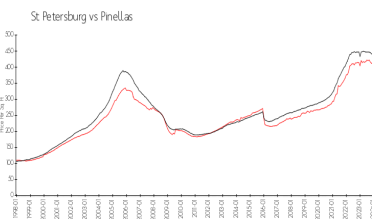

Unit 701 - Bayway Isles Point Brittany 5

701 - 5220 Brittany Dr S, St Petersburg, FL, Pinellas 33715

Unit Information

MLS Number: U8246118
Status: PENDING
Size: 1,175 Sq ft.
Bedrooms: 2
Full Bathrooms: 2
Half Bathrooms: 0
Parking Spaces:
View: Pool, Water
List Price: $259,000
List PPSF: $220
Valuated Price: $267,000
Valuated PPSF: $227

The above valuated price is a baseline figure that does not take into account any specific renovation, upgrade, split, merge, or deterioration of the unit.

Building Information

Number of units: 133
Number of active listings for rent: 0
Number of active listings for sale: 7
Building inventory for sale: 5%
Number of sales over the last 12 months: 12
Number of sales over the last 6 months: 9
Number of sales over the last 3 months: 6

Building Association Information

POINT BRITTANY
HOMEOWNER'S ASSOCIATION, INC.
4900 BRITTANY DR S
SUITE 201
ST. PETERSBURG, FL 33715
(727) 866-2655

Recent Sales

Unit #	Size	Closing Date	Sale Price	PPSF
801	1,175 sq ft	Jun 2024	$375,000	$319
502	1,175 sq ft	May 2024	$429,000	$365
106	820 sq ft	Apr 2024	$123,000	$150
407	1,175 sq ft	Apr 2024	$278,500	$237
1008	1,175 sq ft	Apr 2024	$295,000	$251

Market Information

Bayway Isles Point Brittany 5:	$249/sq. ft.	St Petersburg:	$397/sq. ft.
St Petersburg:	$397/sq. ft.	Pinellas:	$422/sq. ft.

Inventory for Sale

Bayway Isles Point Brittany 5: 5%
St Petersburg: 3%