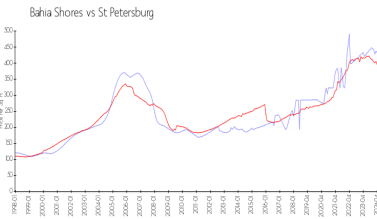

Market Information

Bahia Shores:	$429/sq. ft.	St Petersburg:	$397/sq. ft.
St Petersburg:	$397/sq. ft.	Pinellas:	$422/sq. ft.

Inventory for Sale

Bahia Shores	3%
St Petersburg	3%
Pinellas	3%

Avg. Time to Close Over Last 12 Months

Bahia Shores	126 days
St Petersburg	70 days
Pinellas	66 days