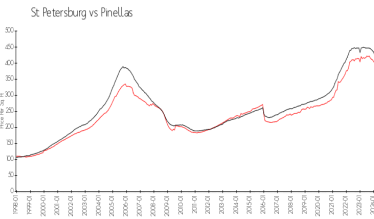

Market Information

Bahia Shores:	$429/sq. ft.	St Petersburg:	$397/sq. ft.
St Petersburg:	$397/sq. ft.	Pinellas:	$422/sq. ft.

Inventory for Sale

Bahia Shores	3%
St Petersburg	3%
Pinellas	3%

Avg. Time to Close Over Last 12 Months

Bahia Shores	126 days
St Petersburg	70 days
Pinellas	66 days