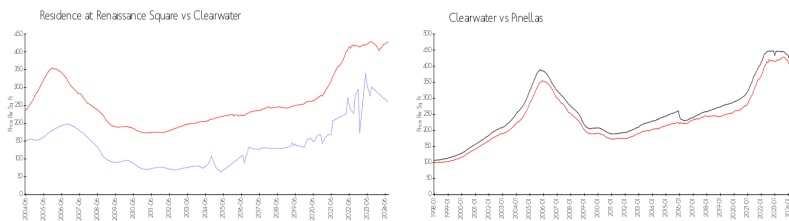

Market Information

Residence at Renaissance Square:	$259/sq. ft.	Clearwater:	$428/sq. ft.
Clearwater:	$428/sq. ft.	Pinellas:	$414/sq. ft.

Inventory for Sale

Residence at Renaissance Square	3%
Clearwater	3%
Pinellas	3%

Avg. Time to Close Over Last 12 Months

Residence at Renaissance Square	116 days
Clearwater	75 days
Pinellas	71 days