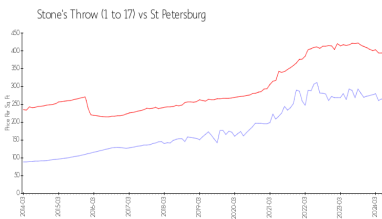

Unit 6817 Stonestrow Cir N # 17205 - Stone's Throw (1 to 17)

6817 Stonestrow Cir N # 17205 - 6825 Stonestrow Cir N, St Petersburg, FL, Pinellas 33710

Unit Information

MLS Number:	U8248594
Status:	ACTIVE
Size:	910 Sq ft.
Bedrooms:	2
Full Bathrooms:	2
Half Bathrooms:	0
Parking Spaces:	Assigned, None, Open
View:	Trees/Woods, Water
Rental Price:	$1,850
List PPSF:	$2
Valuated Price:	$242,000
Valuated PPSF:	$266

The above valuated price is a baseline figure that does not take into account any specific renovation, upgrade, split, merge, or deterioration of the unit.

Building Information

Number of units:	350
Number of active listings for rent:	0
Number of active listings for sale:	9
Building inventory for sale:	2%
Number of sales over the last 12 months:	26
Number of sales over the last 6 months:	11
Number of sales over the last 3 months:	6

Market Information

Stone's Throw (1 to 17):	$265/sq. ft.	St Petersburg:	$395/sq. ft.
St Petersburg:	$395/sq. ft.	Pinellas:	$417/sq. ft.

Inventory for Sale

Stone's Throw (1 to 17)	3%
St Petersburg	3%
Pinellas	3%

Avg. Time to Close Over Last 12 Months

Stone's Throw (1 to 17)	45 days
St Petersburg	71 days
Pinellas	68 days