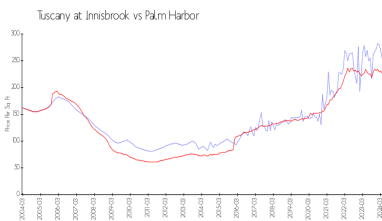

Unit 2262 Chianti Pl # 513 - Tuscany at Innisbrook

2262 Chianti Pl # 513 - 2107-2284 Portofino Pl, Palm Harbor, FL, Pinellas 34683

Unit Information

MLS Number:	U8249507
Status:	ACTIVE
Size:	812 Sq ft.
Bedrooms:	1
Full Bathrooms:	1
Half Bathrooms:	0
Parking Spaces:	Assigned
View:	
Rental Price:	$1,500
List PPSF:	$2
Valuated Price:	$184,000
Valuated PPSF:	$243

The above valuated price is a baseline figure that does not take into account any specific renovation, upgrade, split, merge, or deterioration of the unit.

Building Information

Number of units:	396
Number of active listings for rent:	0
Number of active listings for sale:	8
Building inventory for sale:	2%
Number of sales over the last 12 months:	17
Number of sales over the last 6 months:	7
Number of sales over the last 3 months:	4

Building Association Information

Tuscany at Innisbrook Condominiums
2230 Tuscany Trce
Palm Harbor, FL 34683
727-943-5697

<http://www.tuscanyatinnisbrook.org/>

Market Information

Tuscany at Innisbrook:	$244/sq. ft.	Palm Harbor:	$219/sq. ft.
Palm Harbor:	$219/sq. ft.	Pinellas:	$417/sq. ft.

Inventory for Sale

Tuscany at Innisbrook	2%
Palm Harbor	2%
Pinellas	3%

Avg. Time to Close Over Last 12 Months

Tuscany at Innisbrook	39 days
Palm Harbor	39 days