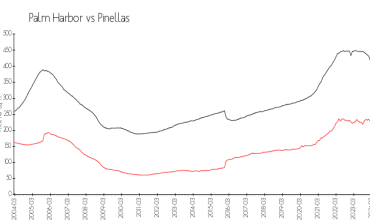

Unit 2262 Chianti Pl # 513 - Tuscany at Innisbrook

2262 Chianti Pl # 513 - 2107-2284 Portofino Pl, Palm Harbor, FL, Pinellas 34683

Unit Information

MLS Number:	U8249507
Status:	ACTIVE
Size:	812 Sq ft.
Bedrooms:	1
Full Bathrooms:	1
Half Bathrooms:	0
Parking Spaces:	Assigned
View:	
Rental Price:	$1,500
List PPSF:	$2
Valuated Price:	$184,000
Valuated PPSF:	$243

The above valuated price is a baseline figure that does not take into account any specific renovation, upgrade, split, merge, or deterioration of the unit.

Building Information

Number of units:	396
Number of active listings for rent:	0
Number of active listings for sale:	8
Building inventory for sale:	2%
Number of sales over the last 12 months:	17
Number of sales over the last 6 months:	7
Number of sales over the last 3 months:	4

Building Association Information

Tuscany at Innisbrook Condominiums
2230 Tuscany Trce
Palm Harbor, FL 34683
727-943-5697

<http://www.tuscanyatinnisbrook.org/>

Market Information

Tuscany at Innisbrook:	$244/sq. ft.	Palm Harbor:	$219/sq. ft.
Palm Harbor:	$219/sq. ft.	Pinellas:	$417/sq. ft.

Inventory for Sale

Tuscany at Innisbrook	2%
Palm Harbor	2%
Pinellas	3%

Avg. Time to Close Over Last 12 Months

Tuscany at Innisbrook	39 days
Palm Harbor	39 days