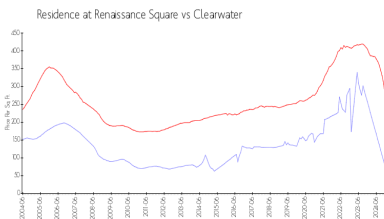

## Market Information

Residence at Renaissance Square:	\$76/sq. ft.	Clearwater:	\$273/sq. ft.
Clearwater:	\$273/sq. ft.	Pinellas:	\$311/sq. ft.