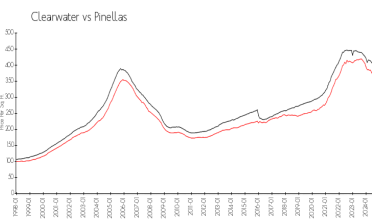

## Market Information

Residence at Renaissance Square:	\$76/sq. ft.	Clearwater:	\$273/sq. ft.
Clearwater:	\$273/sq. ft.	Pinellas:	\$311/sq. ft.