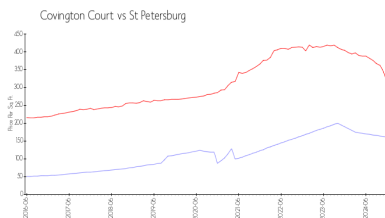

## Market Information

Covington Court:	\$161/sq. ft.	St Petersburg:	\$314/sq. ft.
St Petersburg:	\$314/sq. ft.	Pinellas:	\$311/sq. ft.