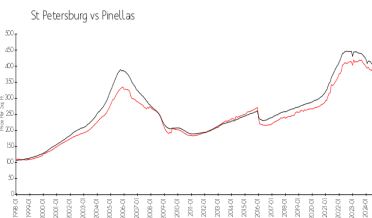

Unit 209 NE Lincoln Cir N # 402 - Covington Court

209 NE Lincoln Cir N # 402 - 209 NE Lincoln Cir N, St Petersburg, FL, Pinellas 33702

Unit Information

MLS Number:	U8252914
Status:	Active
Size:	855 Sq ft.
Bedrooms:	2
Full Bathrooms:	1
Half Bathrooms:	1
Parking Spaces:	Assigned, None
View:	
List Price:	$147,000
List PPSF:	$172
Valuated Price:	$140,000
Valuated PPSF:	$164

The above valuated price is a baseline figure that does not take into account any specific renovation, upgrade, split, merge, or deterioration of the unit.

Building Information

Number of units:	83
Number of active listings for rent:	0
Number of active listings for sale:	4
Building inventory for sale:	4%
Number of sales over the last 12 months:	3
Number of sales over the last 6 months:	1
Number of sales over the last 3 months:	1

Building Association Information

Covington Court
Saint Petersburg, FL 33714
Phone: (727) 525-4605

Recent Sales

Unit #	Size	Closing Date	Sale Price	PPSF
204	855 sq ft	Nov 2024	$120,000	$140
304	585 sq ft	Jun 2024	$125,000	$214
202	855 sq ft	Mar 2024	$148,500	$174

Market Information

Covington Court:	$161/sq. ft.	St Petersburg:	$314/sq. ft.
St Petersburg:	$314/sq. ft.	Pinellas:	$311/sq. ft.

Inventory for Sale

Covington Court	5%
St Petersburg	5%
Pinellas	4%

Avg. Time to Close Over Last 12 Months

Covington Court	189 days
St Petersburg	84 days
Pinellas	85 days