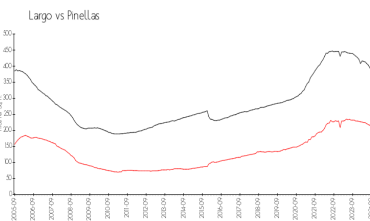

## Market Information

Country Club at East Bay (1-5):	\$243/sq. ft.	Largo:	\$188/sq. ft.
Largo:	\$188/sq. ft.	Pinellas:	\$311/sq. ft.