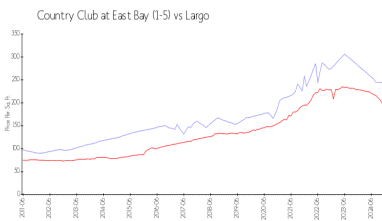

## Market Information

Country Club at East Bay (1-5):	\$243/sq. ft.	Largo:	\$188/sq. ft.
Largo:	\$188/sq. ft.	Pinellas:	\$311/sq. ft.