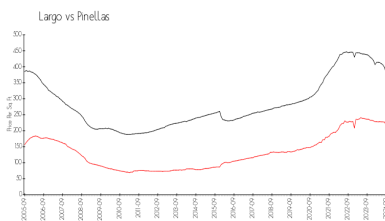

Building Association Information

Shipwatch Homeowners Association
 11900 Shipwatch Dr
 Largo, FL 33774
 (727) 595-9300

<https://www.shipwatchyachtandtenniscub.com/>

Market Information

Shipwatch: \$290/sq. ft.
 Largo: \$218/sq. ft.
 Pinellas: \$361/sq. ft.