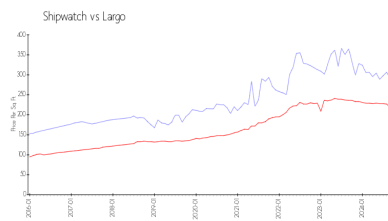

Building Association Information

Shipwatch Homeowners Association
 11900 Shipwatch Dr
 Largo, FL 33774
 (727) 595-9300

<https://www.shipwatchyachtandtenniscub.com/>

Market Information

Shipwatch: \$290/sq. ft.
 Largo: \$218/sq. ft.
 Pinellas: \$361/sq. ft.