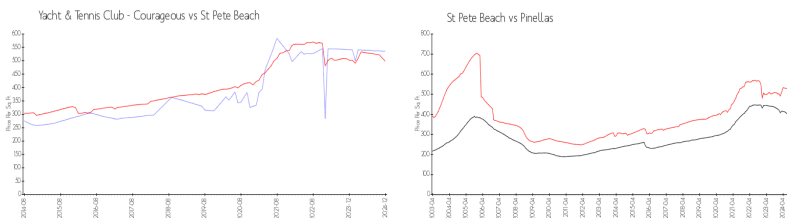

Unit 505 - Yacht & Tennis Club - Courageous

505 - 9525 Blind Pass Rd, St Pete Beach, FL, Pinellas 33706

Unit Information

MLS Number: U8254625
Status: ACTIVE
Size: 1,175 Sq ft.
Bedrooms: 2
Full Bathrooms: 2
Half Bathrooms: 0
Parking Spaces: Guest, Open
View: Tennis Court, Water
List Price: $619,000
List PPSF: $527
Valuated Price: $596,000
Valuated PPSF: $507

The above valuated price is a baseline figure that does not take into account any specific renovation, upgrade, split, merge, or deterioration of the unit.

Building Information

Number of units: 93
Number of active listings for rent: 0
Number of active listings for sale: 3
Building inventory for sale: 3%
Number of sales over the last 12 months: 3
Number of sales over the last 6 months: 1
Number of sales over the last 3 months: 1

Building Association Information

Yacht & Tennis Club Association Inc
Address: 9415 Blind Pass Rd,
St Pete Beach, FL 33706,
Phone: +1 727-360-0379

Recent Sales

Unit #	Size	Closing Date	Sale Price	PPSF
407	1,175 sq ft	Nov 2024	$420,000	$357
1004	1,175 sq ft	Jun 2024	$715,000	$609
1103	1,175 sq ft	May 2024	$552,250	$470

Market Information

Yacht & Tennis Club $536/sq. ft.
- Courageous:
St Pete Beach: $498/sq. ft.
St Pete Beach: $498/sq. ft.
Pinellas: $311/sq. ft.

Inventory for Sale

Yacht & Tennis Club - Courageous 3%
St Pete Beach 4%
Pinellas 4%

Avg. Time to Close Over Last 12 Months

Yacht & Tennis Club - Courageous 96 days
St Pete Beach 79 days
Pinellas 85 days