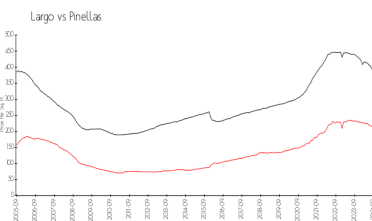

Market Information

Country Club at East Bay (1-5):	\$243/sq. ft.	Largo:	\$188/sq. ft.
Largo:	\$188/sq. ft.	Pinellas:	\$311/sq. ft.

Inventory for Sale

Country Club at East Bay (1-5)	13%
Largo	3%
Pinellas	4%

Avg. Time to Close Over Last 12 Months

Country Club at East Bay (1-5)	25 days
Largo	77 days