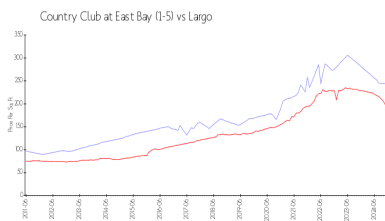

Unit 6302 - Country Club at East Bay (1-5)

6302 - 1200 Country Club Dr, Largo, FL, Pinellas 33771

Unit Information

MLS Number: U8254659
Status: ACTIVE
Size: 1,320 Sq ft.
Bedrooms: 2
Full Bathrooms: 2
Half Bathrooms: 0
Parking Spaces:
View: Golf Course, Trees/Woods, Water
List Price: $369,900
List PPSF: $280
Valuated Price: $325,000
Valuated PPSF: $246

The above valuated price is a baseline figure that does not take into account any specific renovation, upgrade, split, merge, or deterioration of the unit.

Building Information

Number of units: 179
Number of active listings for rent: 0
Number of active listings for sale: 24
Building inventory for sale: 13%
Number of sales over the last 12 months: 1
Number of sales over the last 6 months: 0
Number of sales over the last 3 months: 0

Building Association Information

East Bay Golf Club
Address: 702 Country Club Dr,
Largo, FL 33771
Phone: +1 727-581-3333

<http://www.countryclubeast.com>

Recent Sales

Unit #	Size	Closing Date	Sale Price	PPSF
1501	1,800 sq ft	Jun 2024	$550,000	$306

Market Information

Country Club at East Bay (1-5):	$243/sq. ft.	Largo:	$188/sq. ft.
Largo:	$188/sq. ft.	Pinellas:	$311/sq. ft.

Inventory for Sale

Country Club at East Bay (1-5)	13%
Largo	3%
Pinellas	4%

Avg. Time to Close Over Last 12 Months

Country Club at East Bay (1-5)	25 days
Largo	77 days